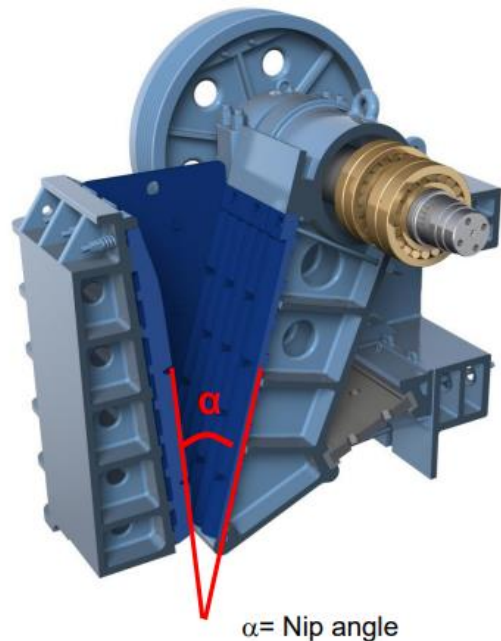

# SJ250x1200 JAW CRUSHER

## TECHINAL DETAILS

<b>Model</b>	<b>SJ250x1200 Base Unit</b>
<b>Capacity</b>	<b>35-80tph</b>
Feed opening (W x H)	1200 x 250mm
Max feed size	210mm
CSS	15-50
Installed power	37kW
Adjustment	Manual with shims
Max lifting weight	3430kg

## DIMENSIONS

Width	2170mm
Length	1615mm
Height	1430mm
Weight	7500kgs approx.

**NOTE: INFORMATION AND PHOTOGRAPHS ARE FOR BASE UNITS AND MAY NOT BE SPECIFIC TO UNITS OFFERED**