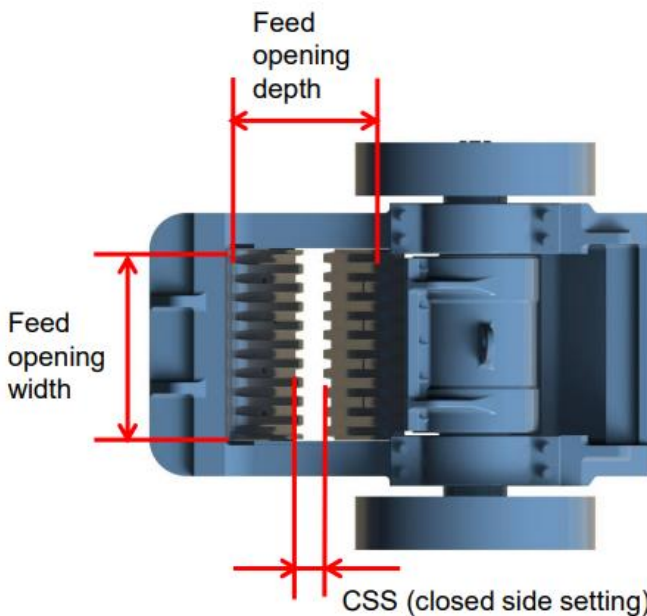

# SJ250x1200 JAW CRUSHER

## TECHINAL DETAILS

<b>Model</b>	<b>SJ250x1200 Base Unit</b>
<b>Capacity</b>	<b>35-80tph</b>
Feed opening (W x H)	1200 x 250mm
Max feed size	210mm
CSS	15-50
Installed power	37kW
Adjustment	Manual with shims
Max lifting weight	3430kg

## DIMENSIONS

Width	2170mm
Length	1615mm
Height	1430mm
Weight	7500kgs approx.

**NOTE: INFORMATION AND PHOTOGRAPHS ARE FOR BASE UNITS AND MAY NOT BE SPECIFIC TO UNITS OFFERED**